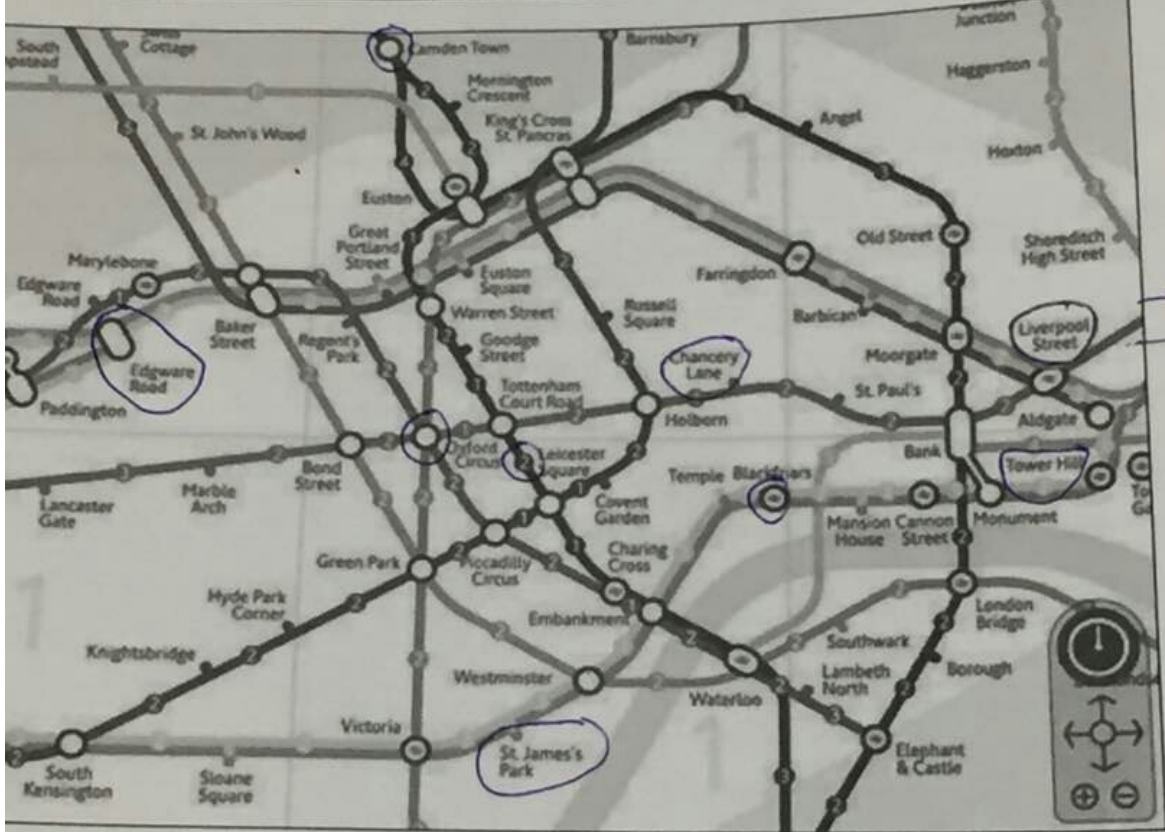

By London underground trains
 Liverpool street at 22.00

Category	✓	Landmarks	✓	Shopping	✓	Museums	✓
Food square		Tower of London Tower Hill		Oxford Street Oxford Circus		National Portrait Gallery Chancery lane	
Food Road		Buckingham Palace St. James Park		Camden Market Camden Town		Tate Modern Blackfrairs	

rule in the table below.

Times	Places to visit	Train stations
0-12:00)		
3:00-16:00)		
0-19:00)		
24:00)		

Write your schedule in the table below.

Times	Places to visit	Train stations
Morning: (9:00-12:00)	National gallery or Ford cars	Holborn to Highbury road
Afternoon: (13:00-16:00)	fast food lake modern	Leicester square Bloomsbury
Evening: (17:00-19:00)	Comedies market arabic food	Covent Garden town Edgworth
Night: (20:00-24:00)	Buckingham palace to west of London	St. James's park tower will.