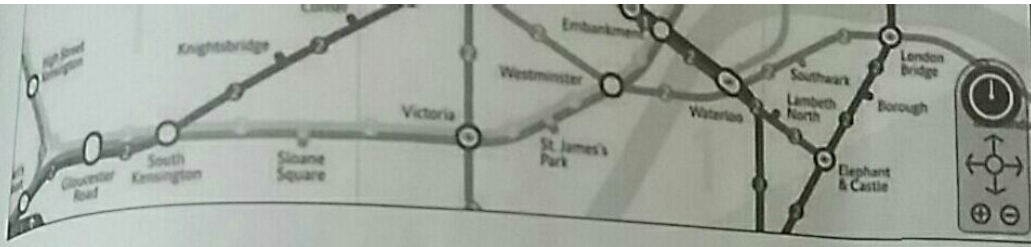

By London underground trains
 Liverpool street at 22.00

Category	✓	Landmarks	✓	Shopping	✓	Museums	✓
Food square		Tower of London Tower Hill		Oxford Street Oxford Circus		National Portrait Gallery Chancery lane	
Food Road		Buckingham Palace St. James Park		Camden Market Camden Town		Tate Modern Blackfrairs	

rule in the table below.

Times	Places to visit	Train stations
0-12:00)		
3:00-16:00)		
0-19:00)		
24:00)		

Write your schedule in the table below.

Times	Places to visit	Train stations
Morning: (9:00-12:00)	National gallery or Ford cars	Holborn to Highbury road
Afternoon: (13:00-16:00)	fast food lake modern	Leicester square Bloomsbury
Evening: (17:00-19:00)	Comedies market arabic food	Covent Garden town Edgworth
Night: (20:00-24:00)	Buckingham palace to west of London	St. James's park tower will.